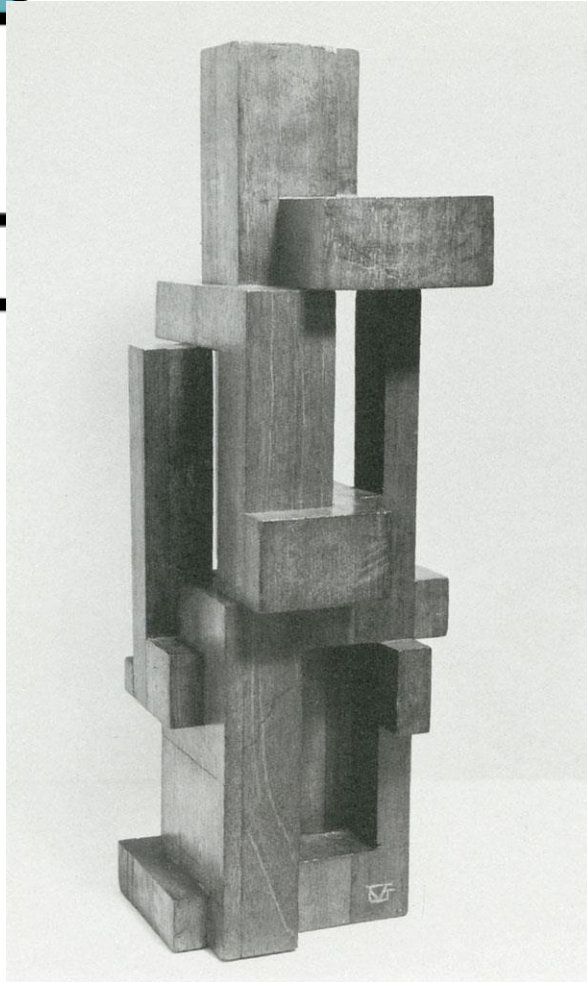

Van stijlen naar klimaatinvloeden

Hoe gaat de groenbranche steden, wijken en buurten tegemoet in de toekomst??

Stijlovereenkomsten De Stijl
1917-1931

Mien Ruys tuinconcepten

The background features abstract, overlapping geometric shapes in various shades of green, ranging from light lime to dark forest green. These shapes are primarily located on the right side of the frame, creating a modern, layered effect. The text is centered on the left side of the image.